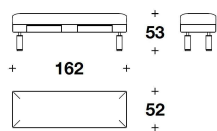

PLAIN COLOUR FABRICS

DALIA D 002 MOTHER OF PEARL

DALIA D 003 BLACK

PLAIN COLOUR FABRICS

AIACE TOP 831 DUNE

AIACE TOP 838 BLACK

DOLCE & GABBANA CASA
accessories
THESAN

DPN (01)
PANCA / BENCH
162x52x53H. cm
63 2/3x20 1/3x21H. "