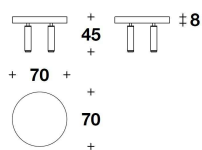

DOLCE & GABBANA CASA
coffee-side tables
AURORA

CTD (08)
COFFEE TABLE
Ø 70x45H.cm