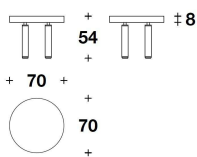

Solid wooden caps with glossy Quercia finishing

Under top details in varnished steel

**DOLCE & GABBANA CASA**  
**coffee-side tables**  
**AURORA**

CTD (08)  
 COFFEE TABLE  
 Ø 70x45H.cm

CTD (11)  
 SIDE TABLE  
 Ø 70x54H.cm

CTD (12)  
 SIDE TABLE  
 Ø 70x65H.cm

CTD (09)  
 COFFEE TABLE  
 Ø 100x45H.cm

CTD (10)  
 COFFEE TABLE  
 Ø 140x32H.cm

**Note**