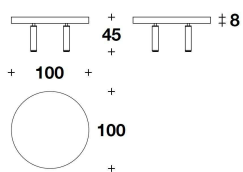

Solid wooden caps with glossy Quercia finishing

Under top details in varnished steel

**DOLCE & GABBANA CASA**  
**coffee-side tables**  
**AURORA**

CTD (08)  
 COFFEE TABLE  
 Ø 70x45H.cm

CTD (11)  
 SIDE TABLE  
 Ø 70x54H.cm

CTD (12)  
 SIDE TABLE  
 Ø 70x65H.cm

CTD (09)  
 COFFEE TABLE  
 Ø 100x45H.cm

CTD (10)  
 COFFEE TABLE  
 Ø 140x32H.cm

**Note**