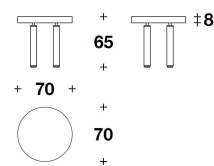

Solid wooden caps with glossy Quercia finishing

Under top details in varnished steel

**DOLCE & GABBANA CASA**  
**coffee-side tables**  
**AURORA**

CTD (08)  
 COFFEE TABLE  
 Ø 70x45H.cm

CTD (11)  
 SIDE TABLE  
 Ø 70x54H.cm

CTD (12)  
 SIDE TABLE  
 Ø 70x65H.cm

CTD (09)  
 COFFEE TABLE  
 Ø 100x45H.cm

CTD (10)  
 COFFEE TABLE  
 Ø 140x32H.cm

**Note**