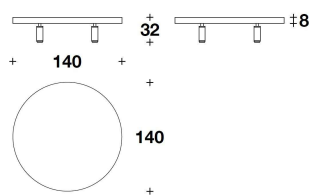

Solid wooden caps with glossy Quercia finishing

Under top details in varnished steel

**DOLCE & GABBANA CASA**  
**coffee-side tables**  
**AURORA**

CTD (08)  
 COFFEE TABLE  
 Ø 70x45H.cm

CTD (11)  
 SIDE TABLE  
 Ø 70x54H.cm

CTD (12)  
 SIDE TABLE  
 Ø 70x65H.cm

CTD (09)  
 COFFEE TABLE  
 Ø 100x45H.cm

CTD (10)  
 COFFEE TABLE  
 Ø 140x32H.cm

**Note**