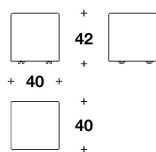

DOLCE & GABBANA CASA
ottomans
DIANA

PUD (03A)
POUF / OTTOMAN
40x40x42H.cm
15 3/4x15 3/4x16 2/4H."

Note