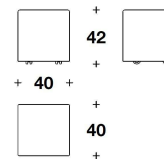

OTTOMAN COVER Not removable fabric cover with Carretto motif, in four different graphic versions

DOLCE & GABBANA CASA
coffee-side tables
DIANA

COFFEE TABLE

No. 4 OTTOMANS

DTV (13)
 COFFEE TABLE
 97x97x53H. - 97x97x68H.cm

DTV (13)
 COFFEE TABLE
 97x97x53H. - 97x97x68H.cm

PUD (03)
 SET COMPOSTO DA NR. 4 POUF / NO.
 4 OTTOMANS SET
 40x40x42H.cm
 15 3/4x15 3/4x16 2/4H."

Note

EXAMPLE OF COMPOSITION

PUD (03) + DTV (13)