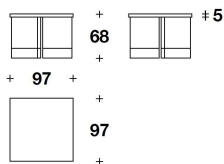

OTTOMAN COVER Not removable fabric cover with Carretto motif, in four different graphic versions

DOLCE & GABBANA CASA
coffee-side tables
DIANA

COFFEE TABLE

No. 4 OTTOMANS

DTV (13)
 COFFEE TABLE
 97x97x53H. - 97x97x68H.cm

DTV (13)
 COFFEE TABLE
 97x97x53H. - 97x97x68H.cm

PUD (03)
 SET COMPOSTO DA NR. 4 POUF / NO.
 4 OTTOMANS SET
 40x40x42H.cm
 15 3/4x15 3/4x16 2/4H."

Note

EXAMPLE OF COMPOSITION

PUD (03) + DTV (13)