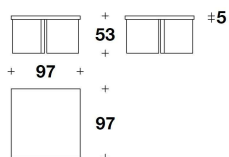

OTTOMAN COVER Not removable fabric cover with Carretto motif, in four different graphic versions

DOLCE & GABBANA CASA
coffee-side tables
DIANA

COFFEE TABLE

No. 4 OTTOMANS

DTV (13)
 COFFEE TABLE
 97x97x53H. - 97x97x68H.cm

DTV (13)
 COFFEE TABLE
 97x97x53H. - 97x97x68H.cm

PUD (03)
 SET COMPOSTO DA NR. 4 POUF / NO.
 4 OTTOMANS SET
 40x40x42H.cm
 15 3/4x15 3/4x16 2/4H."

Note

EXAMPLE OF COMPOSITION

PUD (03) + DTV (13)