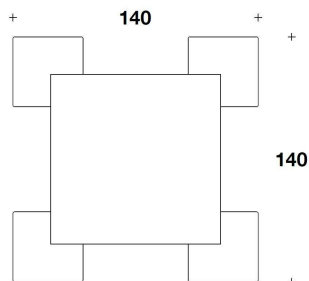

OTTOMAN COVER Not removable fabric cover with Carretto motif, in four different graphic versions

DOLCE & GABBANA CASA
coffee-side tables
DIANA

COFFEE TABLE

No. 4 OTTOMANS

DTV (13)
 COFFEE TABLE
 97x97x53H. - 97x97x68H.cm

DTV (13)
 COFFEE TABLE
 97x97x53H. - 97x97x68H.cm

PUD (03)
 SET COMPOSTO DA NR. 4 POUF / NO.
 4 OTTOMANS SET
 40x40x42H.cm
 15 3/4x15 3/4x16 2/4H."

Note

EXAMPLE OF COMPOSITION

PUD (03) + DTV (13)