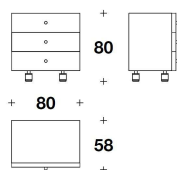

MBD (18)
CASSETTIERA / CHEST OF DRAWERS
80x58x80H.cm

Note