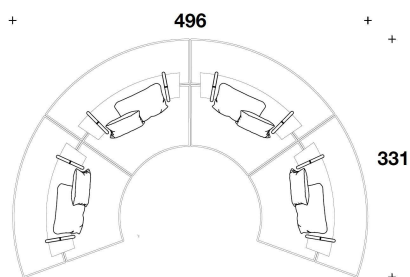

Note

EXAMPLE OF SECTIONAL SOFA

GRD (ECC) + GRD (ECC) + GRD (ECC) + GRD (ECC)