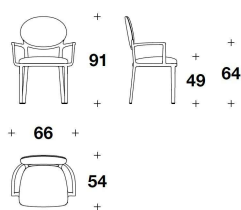

LEATHERS

CERVO BASIC 001 SOLID BLACK
 CERVO BASIC 002 BEIGE

METAL FINISHING

LIGHT GOLD
 LIGHT GOLD

DOLCE & GABBANA CASA
chairs
PEONIA

SDD (05)
SEDIA / CHAIR
62x54x91H. - H.S.49 cm
24 1/3x21 1/3x35 2/3H. - H.S.19 1/4 "

SDD (05B)
SEDIA CON BRACCIOLI / CHAIR WITH
ARMRESTS
66x54x91H. - H.A.64 - H.S.49 cm
26x21 1/3x35 2/3H. - H.A.25 1/3 - H.S.19
1/4 "

Note