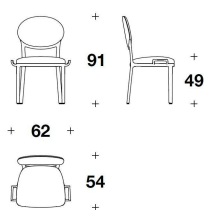

LEATHERS

CERVO BASIC 001 SOLID BLACK
 CERVO BASIC 002 BEIGE

METAL FINISHING

LIGHT GOLD
 LIGHT GOLD

DOLCE & GABBANA CASA
chairs
PEONIA

SDD (05)
SEDIA / CHAIR
62x54x91H. - H.S.49 cm
24 1/3x21 1/3x35 2/3H. - H.S.19 1/4 "

SDD (05B)
SEDIA CON BRACCIOLI / CHAIR WITH
ARMRESTS
66x54x91H. - H.A.64 - H.S.49 cm
26x21 1/3x35 2/3H. - H.A.25 1/3 - H.S.19
1/4 "

Note