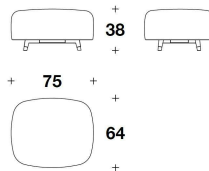

CERVO BASIC 005 BLUE

METAL FINISHING

POLISHED CHROME

POLISHED CHROME

PRU (POL)

POLTRONA / ARMCHAIR

88x75x69H. - H.S.41 cm

34 2/3x29 2/3x27H. - H.S.16 1/4 "

PRU (POU)

POUF / OTTOMAN

75x64x38H. cm

29 2/3x25 1/3x15H. "

Note