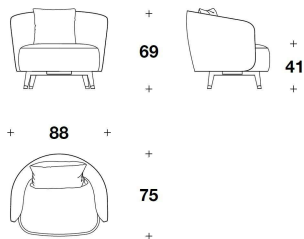

CERVO BASIC 005 BLUE

METAL FINISHING

POLISHED CHROME

POLISHED CHROME

PRU (POL)

POLTRONA / ARMCHAIR

88x75x69H. - H.S.41 cm

34 2/3x29 2/3x27H. - H.S.16 1/4 "

PRU (POU)

POUF / OTTOMAN

75x64x38H. cm

29 2/3x25 1/3x15H. "

Note