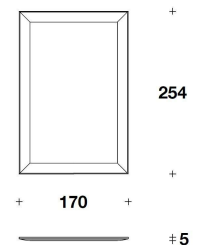

-Floor mirror (SDG02) only with Leopardo motif

-Wall mirror, horizontal or vertical (SDG05) only with Leopardo motif

-Wall mirror, horizontal or vertical (SDG04) only with Carretto motif

SDG (05)  
SPECCHIO / MIRROR  
105x5x140H. - 140x5x105H.cm  
41 1/3x1 15/16x55H. - 55x1 15/16x41 1/3H."

SDG (05)  
SPECCHIO / MIRROR  
105x5x140H. - 140x5x105H.cm  
41 1/3x1 15/16x55H. - 55x1 15/16x41 1/3H."

SDG (04)  
SPECCHIO / MIRROR  
120x5x170H. - 170x5x120H.cm  
47 1/3x1 15/16x67H. - 67x1 15/16x47 1/3H."

SDG (04)  
SPECCHIO / MIRROR  
120x5x170H. - 170x5x120H.cm  
47 1/3x1 15/16x67H. - 67x1 15/16x47 1/3H."

SDG (03)  
SPECCHIO / MIRROR  
150x5x214H.cm  
59x1 15/16x84 1/3H."

SDG (02)  
SPECCHIO / MIRROR  
170x5x254H.cm  
67x1 15/16x100H."