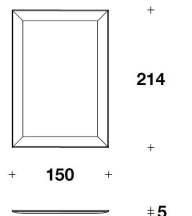

-Floor mirror (SDG02) only with Leopardo motif

-Wall mirror, horizontal or vertical (SDG05) only with Leopardo motif

-Wall mirror, horizontal or vertical (SDG04) only with Carretto motif

SDG (05)  
SPECCHIO / MIRROR  
105x5x140H. - 140x5x105H.cm  
41 1/3x1 15/16x55H. - 55x1 15/16x41 1/3H."

SDG (05)  
SPECCHIO / MIRROR  
105x5x140H. - 140x5x105H.cm  
41 1/3x1 15/16x55H. - 55x1 15/16x41 1/3H."

SDG (04)  
SPECCHIO / MIRROR  
120x5x170H. - 170x5x120H.cm  
47 1/3x1 15/16x67H. - 67x1 15/16x47 1/3H."

SDG (04)  
SPECCHIO / MIRROR  
120x5x170H. - 170x5x120H.cm  
47 1/3x1 15/16x67H. - 67x1 15/16x47 1/3H."

SDG (03)  
SPECCHIO / MIRROR  
150x5x214H.cm  
59x1 15/16x84 1/3H."

SDG (02)  
SPECCHIO / MIRROR  
170x5x254H.cm  
67x1 15/16x100H."