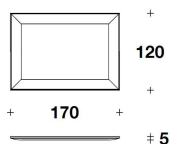

-Floor mirror (SDG02) only with Leopardo motif

-Wall mirror, horizontal or vertical (SDG05) only with Leopardo motif

-Wall mirror, horizontal or vertical (SDG04) only with Carretto motif

SDG (05)  
SPECCHIO / MIRROR  
105x5x140H. - 140x5x105H.cm  
41 1/3x1 15/16x55H. - 55x1 15/16x41 1/3H."

SDG (05)  
SPECCHIO / MIRROR  
105x5x140H. - 140x5x105H.cm  
41 1/3x1 15/16x55H. - 55x1 15/16x41 1/3H."

SDG (04)  
SPECCHIO / MIRROR  
120x5x170H. - 170x5x120H.cm  
47 1/3x1 15/16x67H. - 67x1 15/16x47 1/3H."

SDG (04)  
SPECCHIO / MIRROR  
120x5x170H. - 170x5x120H.cm  
47 1/3x1 15/16x67H. - 67x1 15/16x47 1/3H."

SDG (03)  
SPECCHIO / MIRROR  
150x5x214H.cm  
59x1 15/16x84 1/3H."

SDG (02)  
SPECCHIO / MIRROR  
170x5x254H.cm  
67x1 15/16x100H."